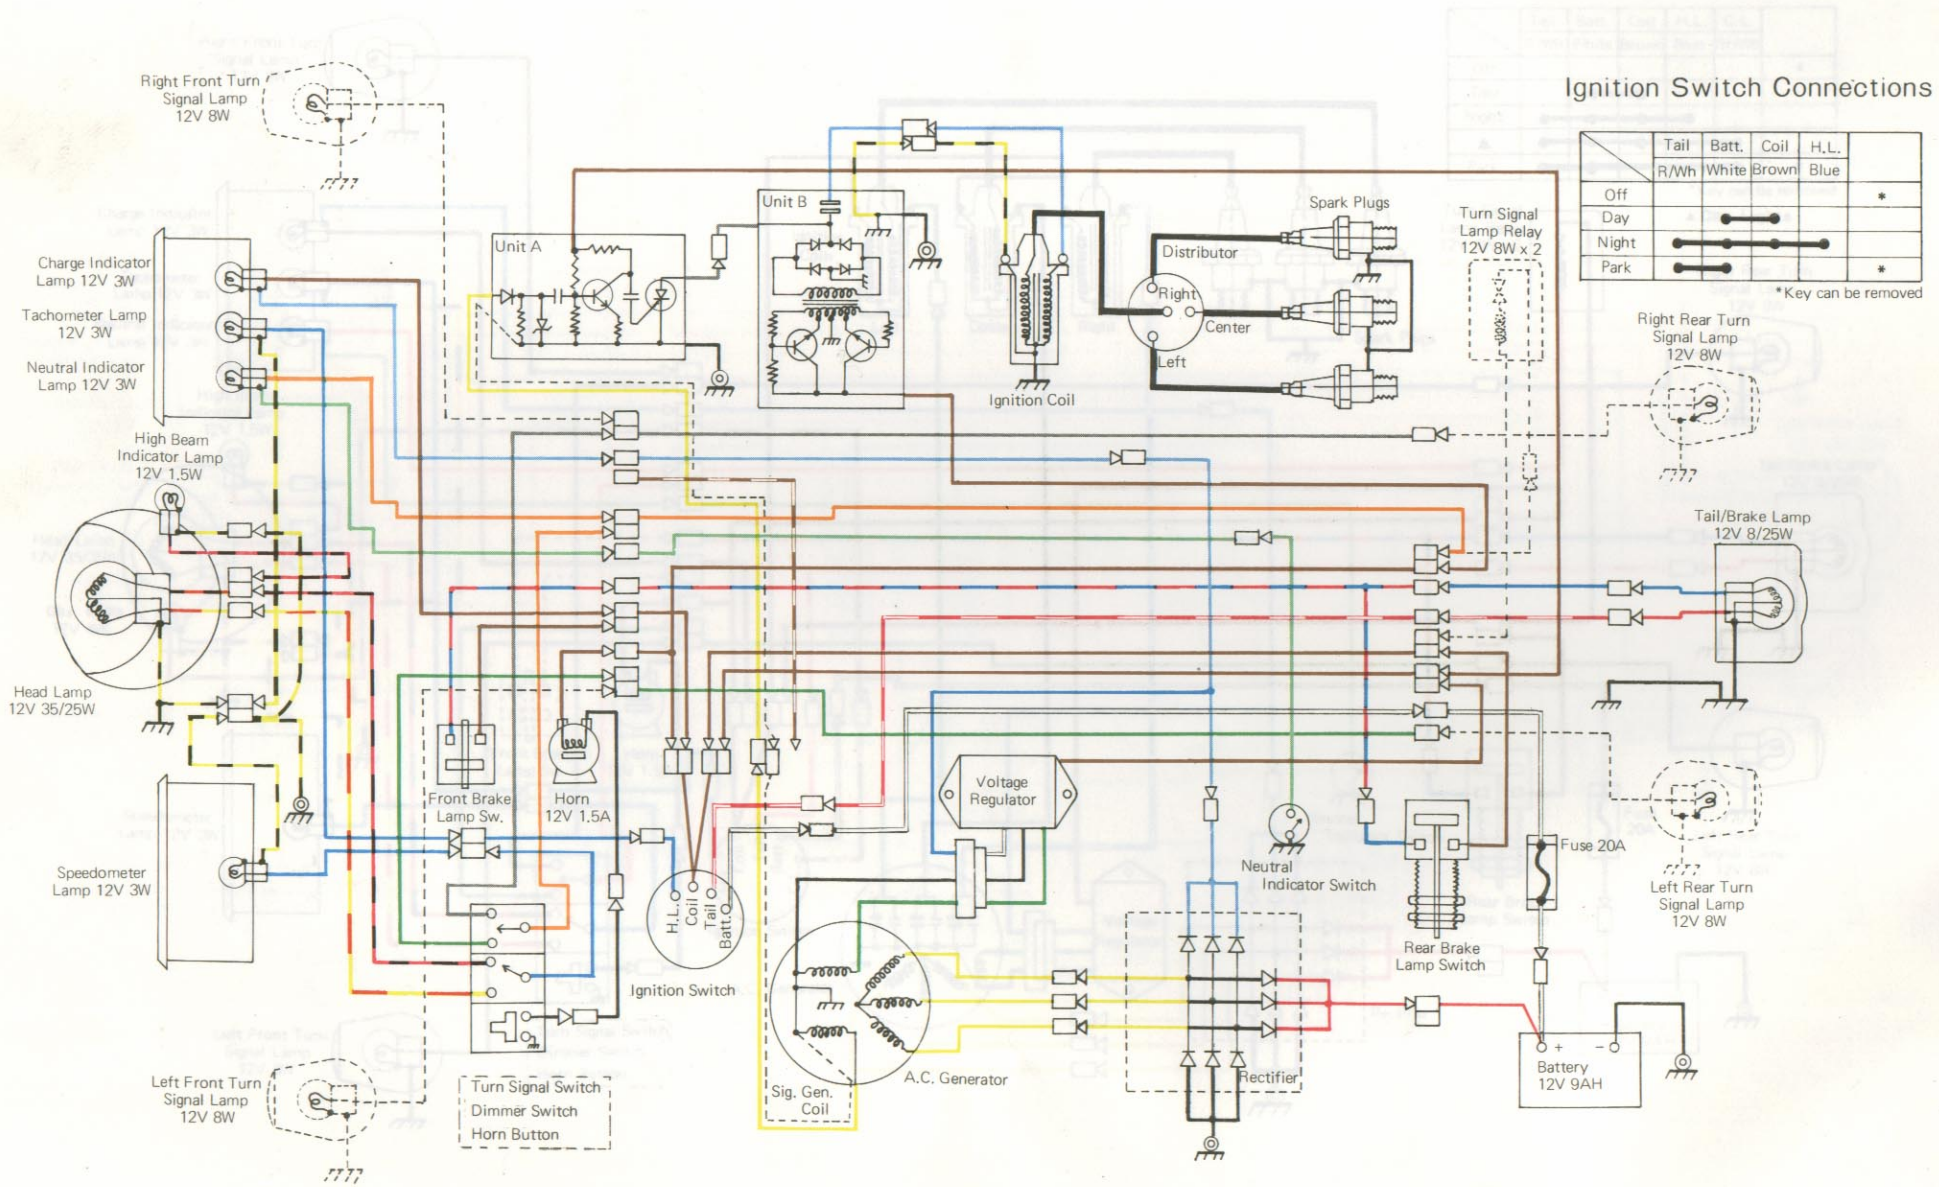

# H1 Wiring Diagram

CDI Model

## Ignition Switch Connections

	Tail R/Wh	Batt. White	Coil Brown	H.L. Blue	
Off					*
Day	●	●			
Night	●	●	●	●	
Park	●				*

\* Key can be removed